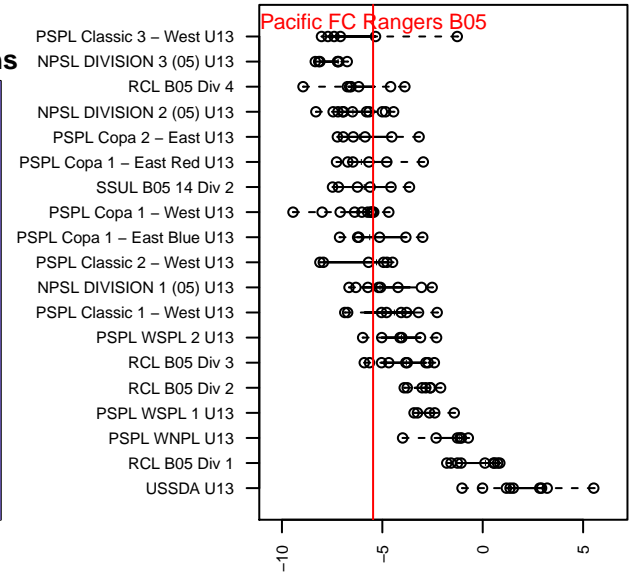

**attack and defense rating
relative to others at age
and all opponents in last 13 months**