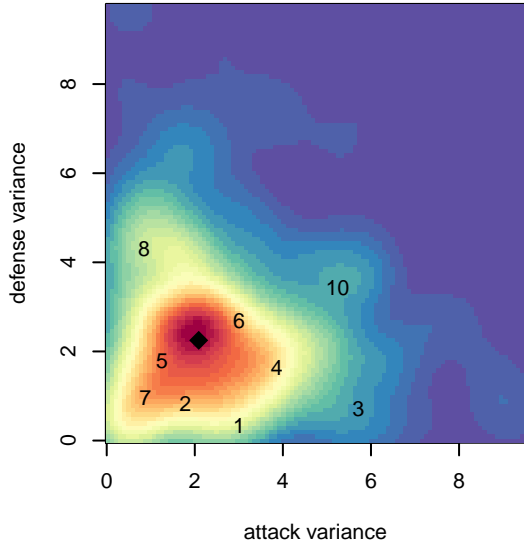

# Pacific FC Rangers B05

Pacific FC  
 Battle Ground, WA  
 B05 total strength=743  
 attack=1.4 defense=0.48  
 fall league = PTT B05 Div 1 White  
 spr league = Spr OYS B05 Div 2 Green Y  
 notes= Wall 2016

**Pacific FC Rangers B05**  
 Dots are actual minus expected GF (blue circles) and GA (red triangles).  
 Blue line is smoothed change in attack strength. Red is smoothed change in defense strength.

**attack and defense variance (black dot)  
relative to other teams  
and top 10 in region**