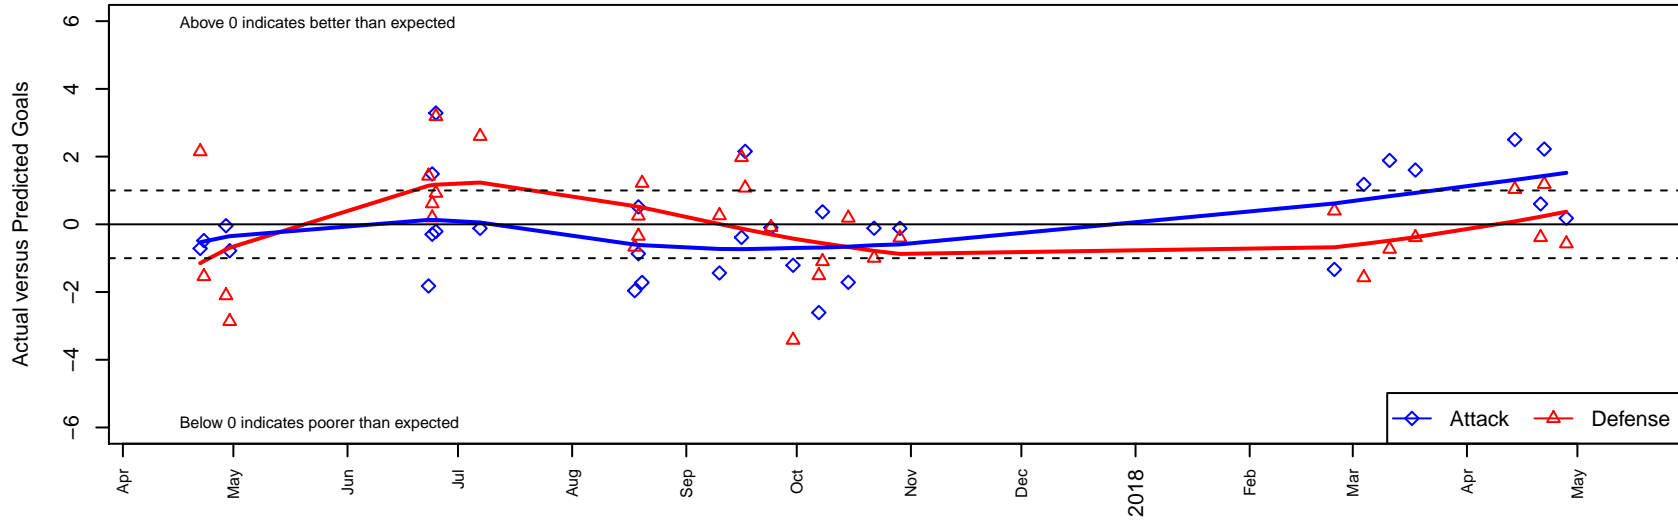

# Pacific FC Rangers B05

Pacific FC  
 Battle Ground, WA  
 B05 total strength=743  
 attack=1.4 defense=0.48  
 fall league = PTT B05 Div 1 White  
 spr league = Spr OYS B05 Div 2 Green Y  
 notes= Wall 2016

**Pacific FC Rangers B05**  
 Dots are actual minus expected GF (blue circles) and GA (red triangles).  
 Blue line is smoothed change in attack strength. Red is smoothed change in defense strength.

**attack and defense variance (black dot)  
relative to other teams  
and top 10 in region**