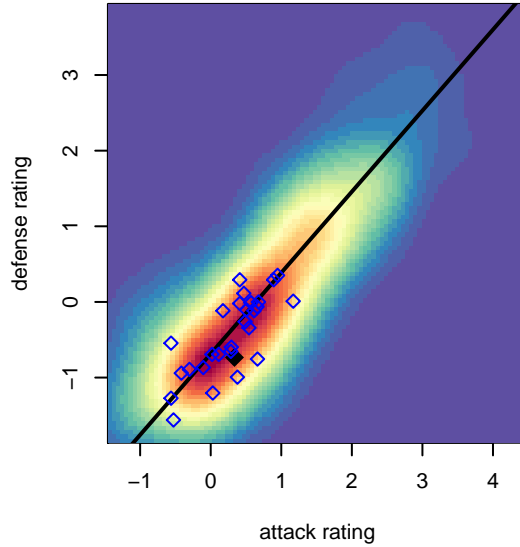

**attack and defense rating
relative to others at age
and all opponents in last 13 months**